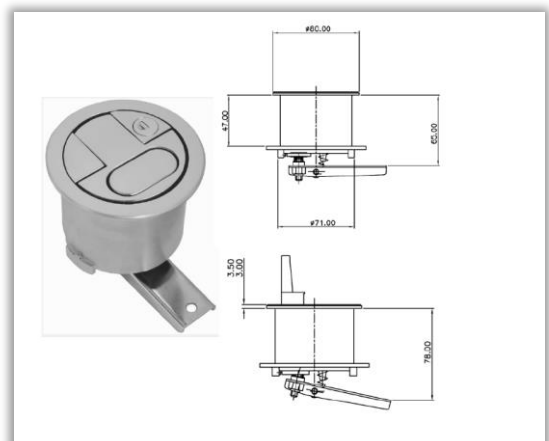

2. Hepworth Rail

Our Rail team have won three projects and are continuing to support our customers and making quotes worldwide.

3. Monitor Marine Product Focus 2114-F 80MM Hatch Handle – Flush Top Lockable with Key

- ❖ 1/4 Turn - clamp to unclamp.
- ❖ Secure key locking.
- ❖ Flush fitting.
- ❖ 316 Stainless Steel.
- ❖ Visible surfaces polished to complement super yacht design.
- ❖ Part of an extensive range of Hatch Handles.