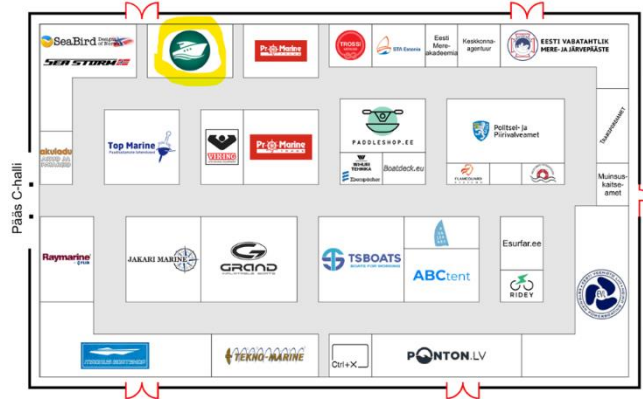

4. Upcoming Exhibition – Tallinn Boat Show March 8 -10

Marintech Group could be found at Hall D, yellow circle around of the logotype. It is a parent company of Marintech MT Ltd, who are our distributor in the Baltic states.

Paas D halli