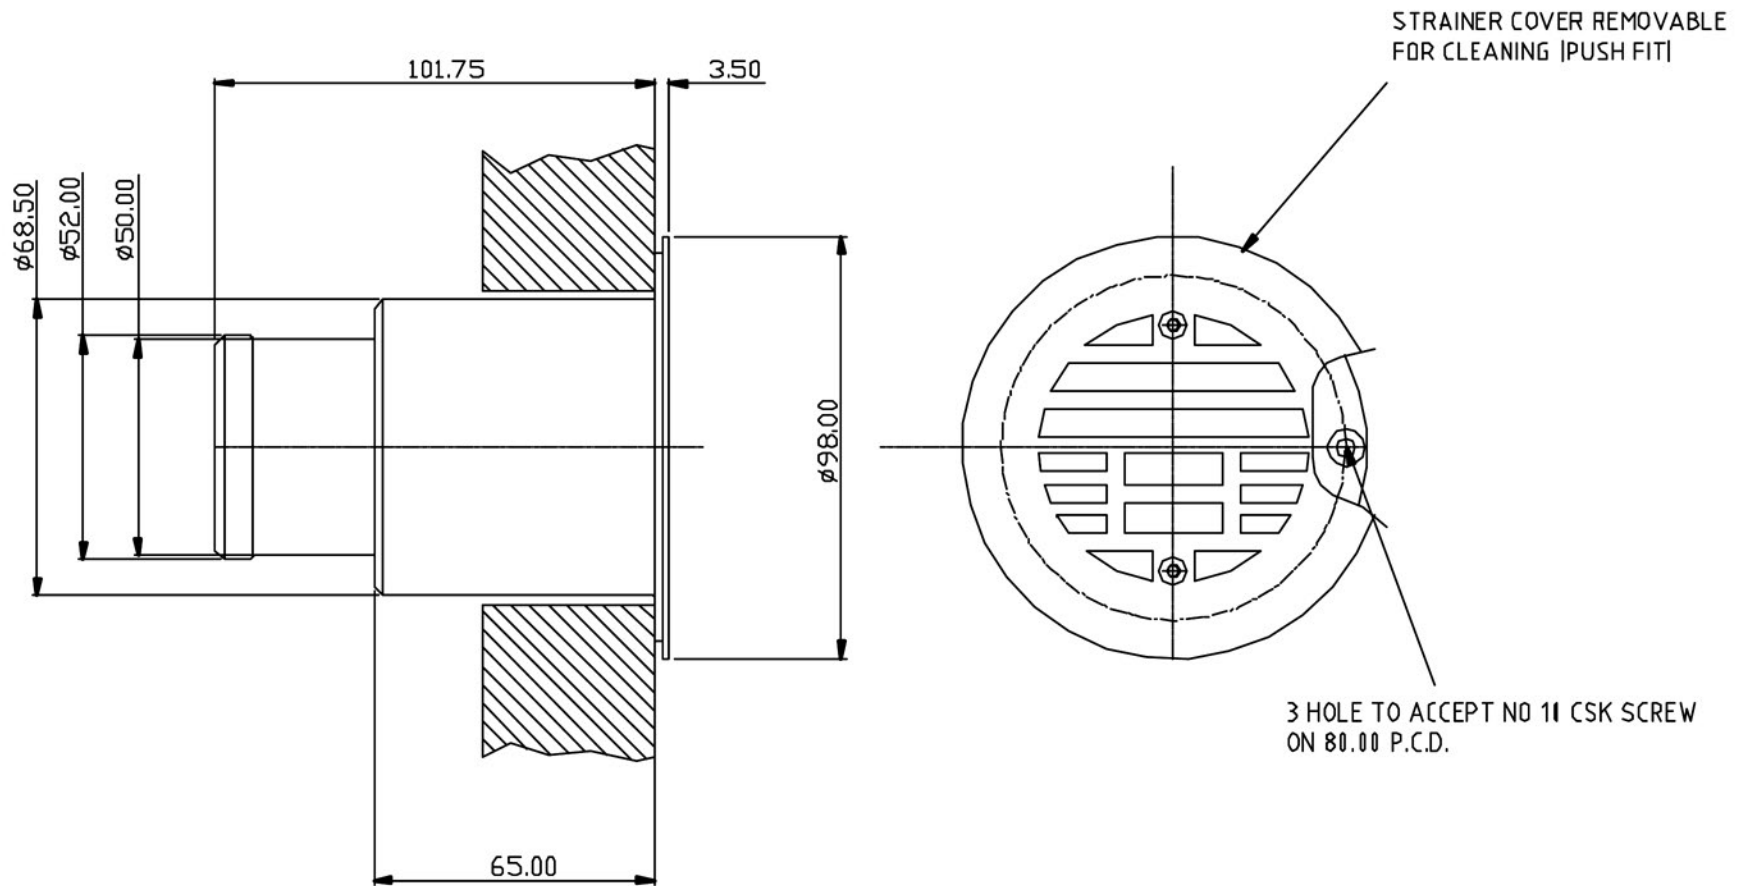

PDF INSTALLATION DRAWING

Description Deck Drain with removeable Grille
 Part No. 9300
 Material 316 Stainless Steel
 Finish High Mirror Polish

DRAIN FITTING PART NO 9300