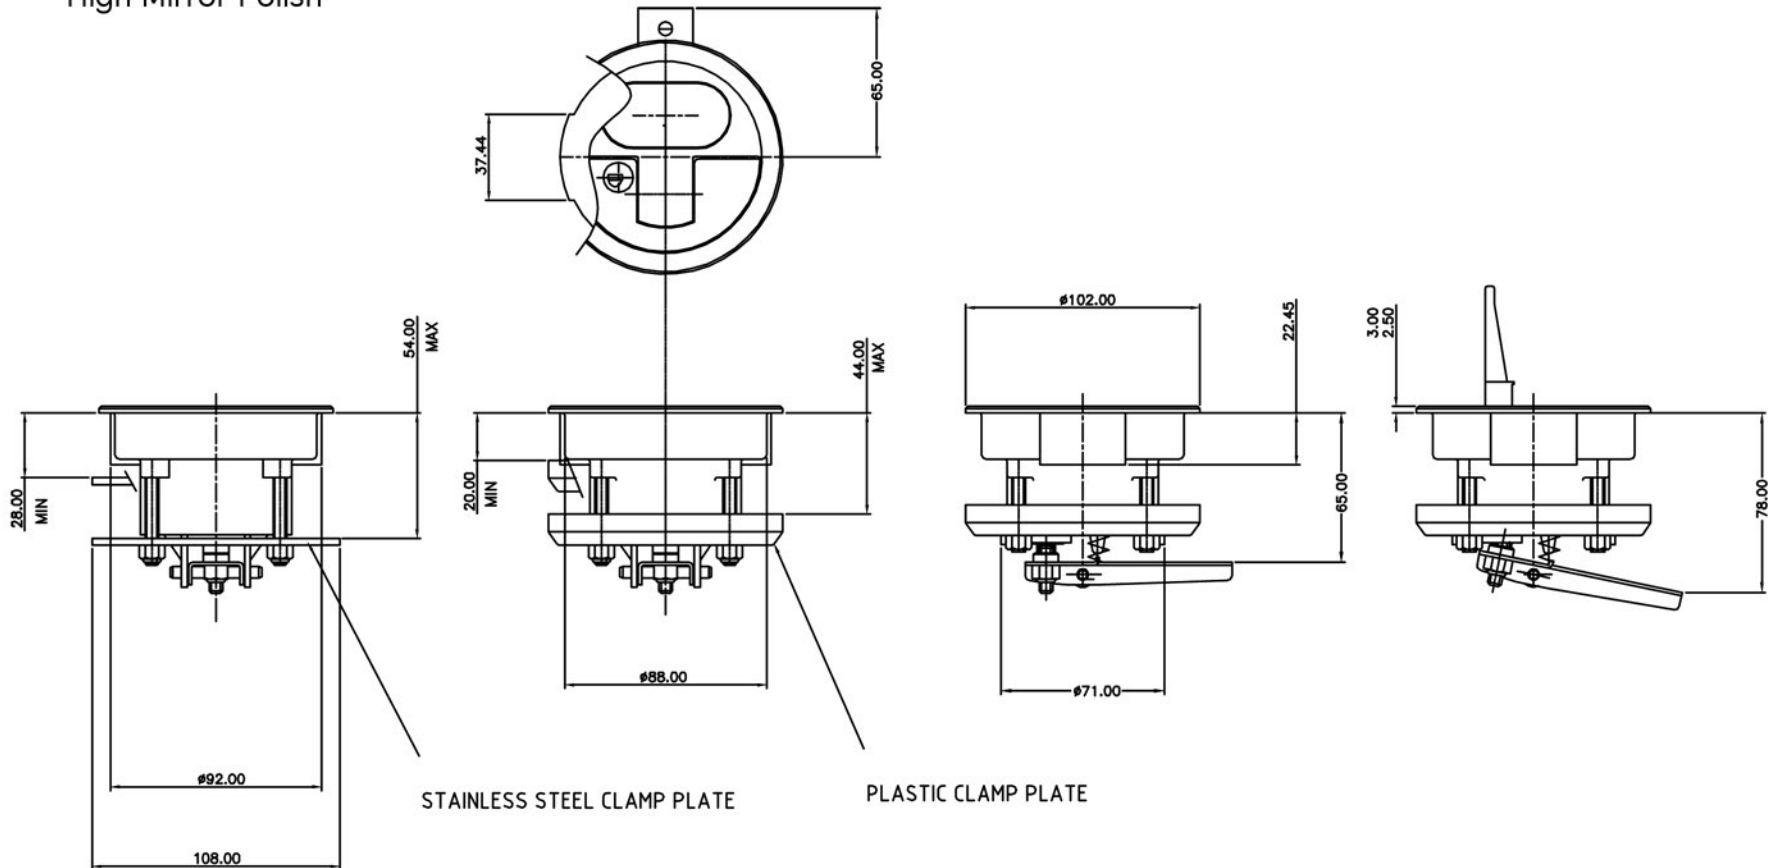

PDF INSTALLATION DRAWING

Description 100mm Clamping & Locking Hatch Handle (Flush Top)  
 Part No. 2115/F  
 Material 316 Stainless Steel  
 Finish High Mirror Polish

Supplied with Stainless Steel Clamp Plate as Standard